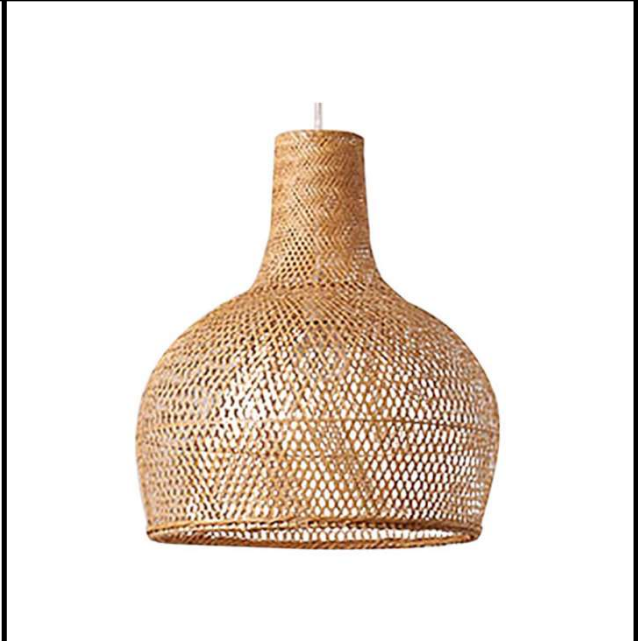

Sovitron Interior Pvt.Ltd.

Model Name	Bamboo Light / DL-BP23-12
Description	Downlighter

Technical description	Image
-----------------------	-------

Dimension	Based on Rquirement
Frame	Bamboo / Cane / Kauna
Color Tempertaure	4000K
Power	12W
Total Luminous Flux	840 lm
Efficacy	70 lm/W
IP rating	20
Color Rendering	≥80
Mounting	Pendant
Optics	E 27 Holder
Dimming	NON-Dimmable
Operating Voltage	220-240 VAC
Standard Lifetime	L70 minimum at 50,000 burning hours